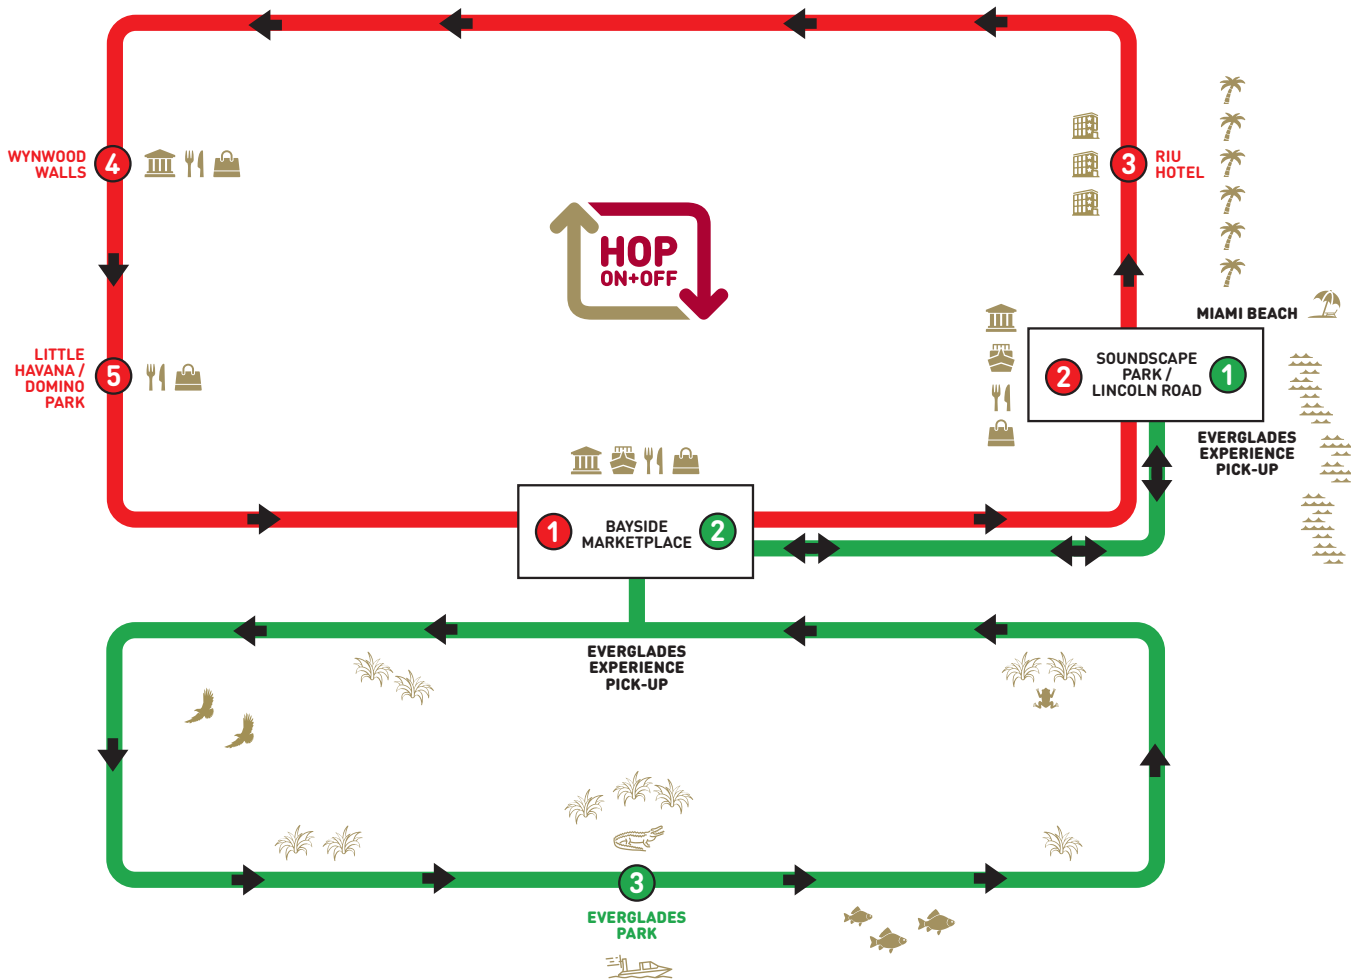

BIG HIGHLIGHTS

THINGS TO DO & SEE AT OUR STOPS!

HOP-ON DISCOVER HOP-OFF EXPLORE

KEY	 Popular Shopping	 Major Attractions
	 Excellent Dining	Times, stops, and routes are subject to change based on traffic conditions, city-wide events, and any other events outside our control. Please download the BIG BUS APP (QR on back) or visit our website for the latest updates.
	 Cruise Departures	