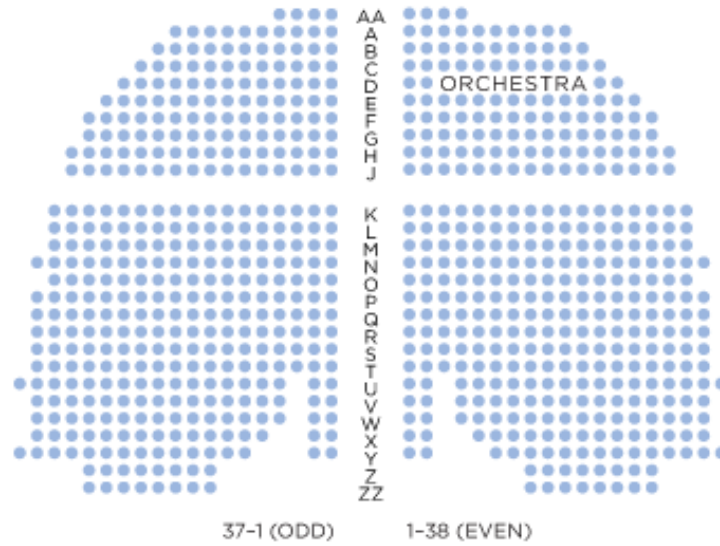

LYRIC THEATRE

STAGE

Dress Circle Overhangs Orchestra Row Q
Balcony Overhangs Dress Circle Row E

This map is subject to change