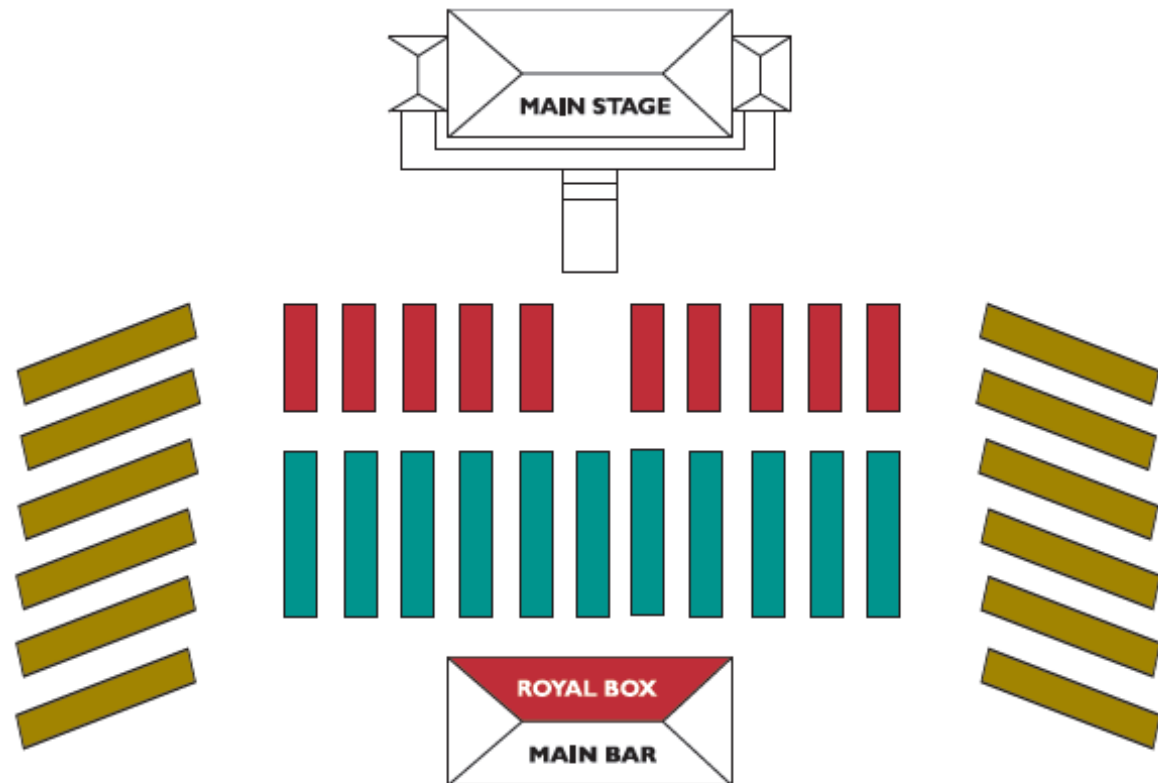

Paradise Cove
HAWAII'S BEST LŪ'AU

- HAWAIIAN LŪ'AU PACKAGE
- ORCHID LŪ'AU PACKAGE
- DELUXE LŪ'AU PACKAGE